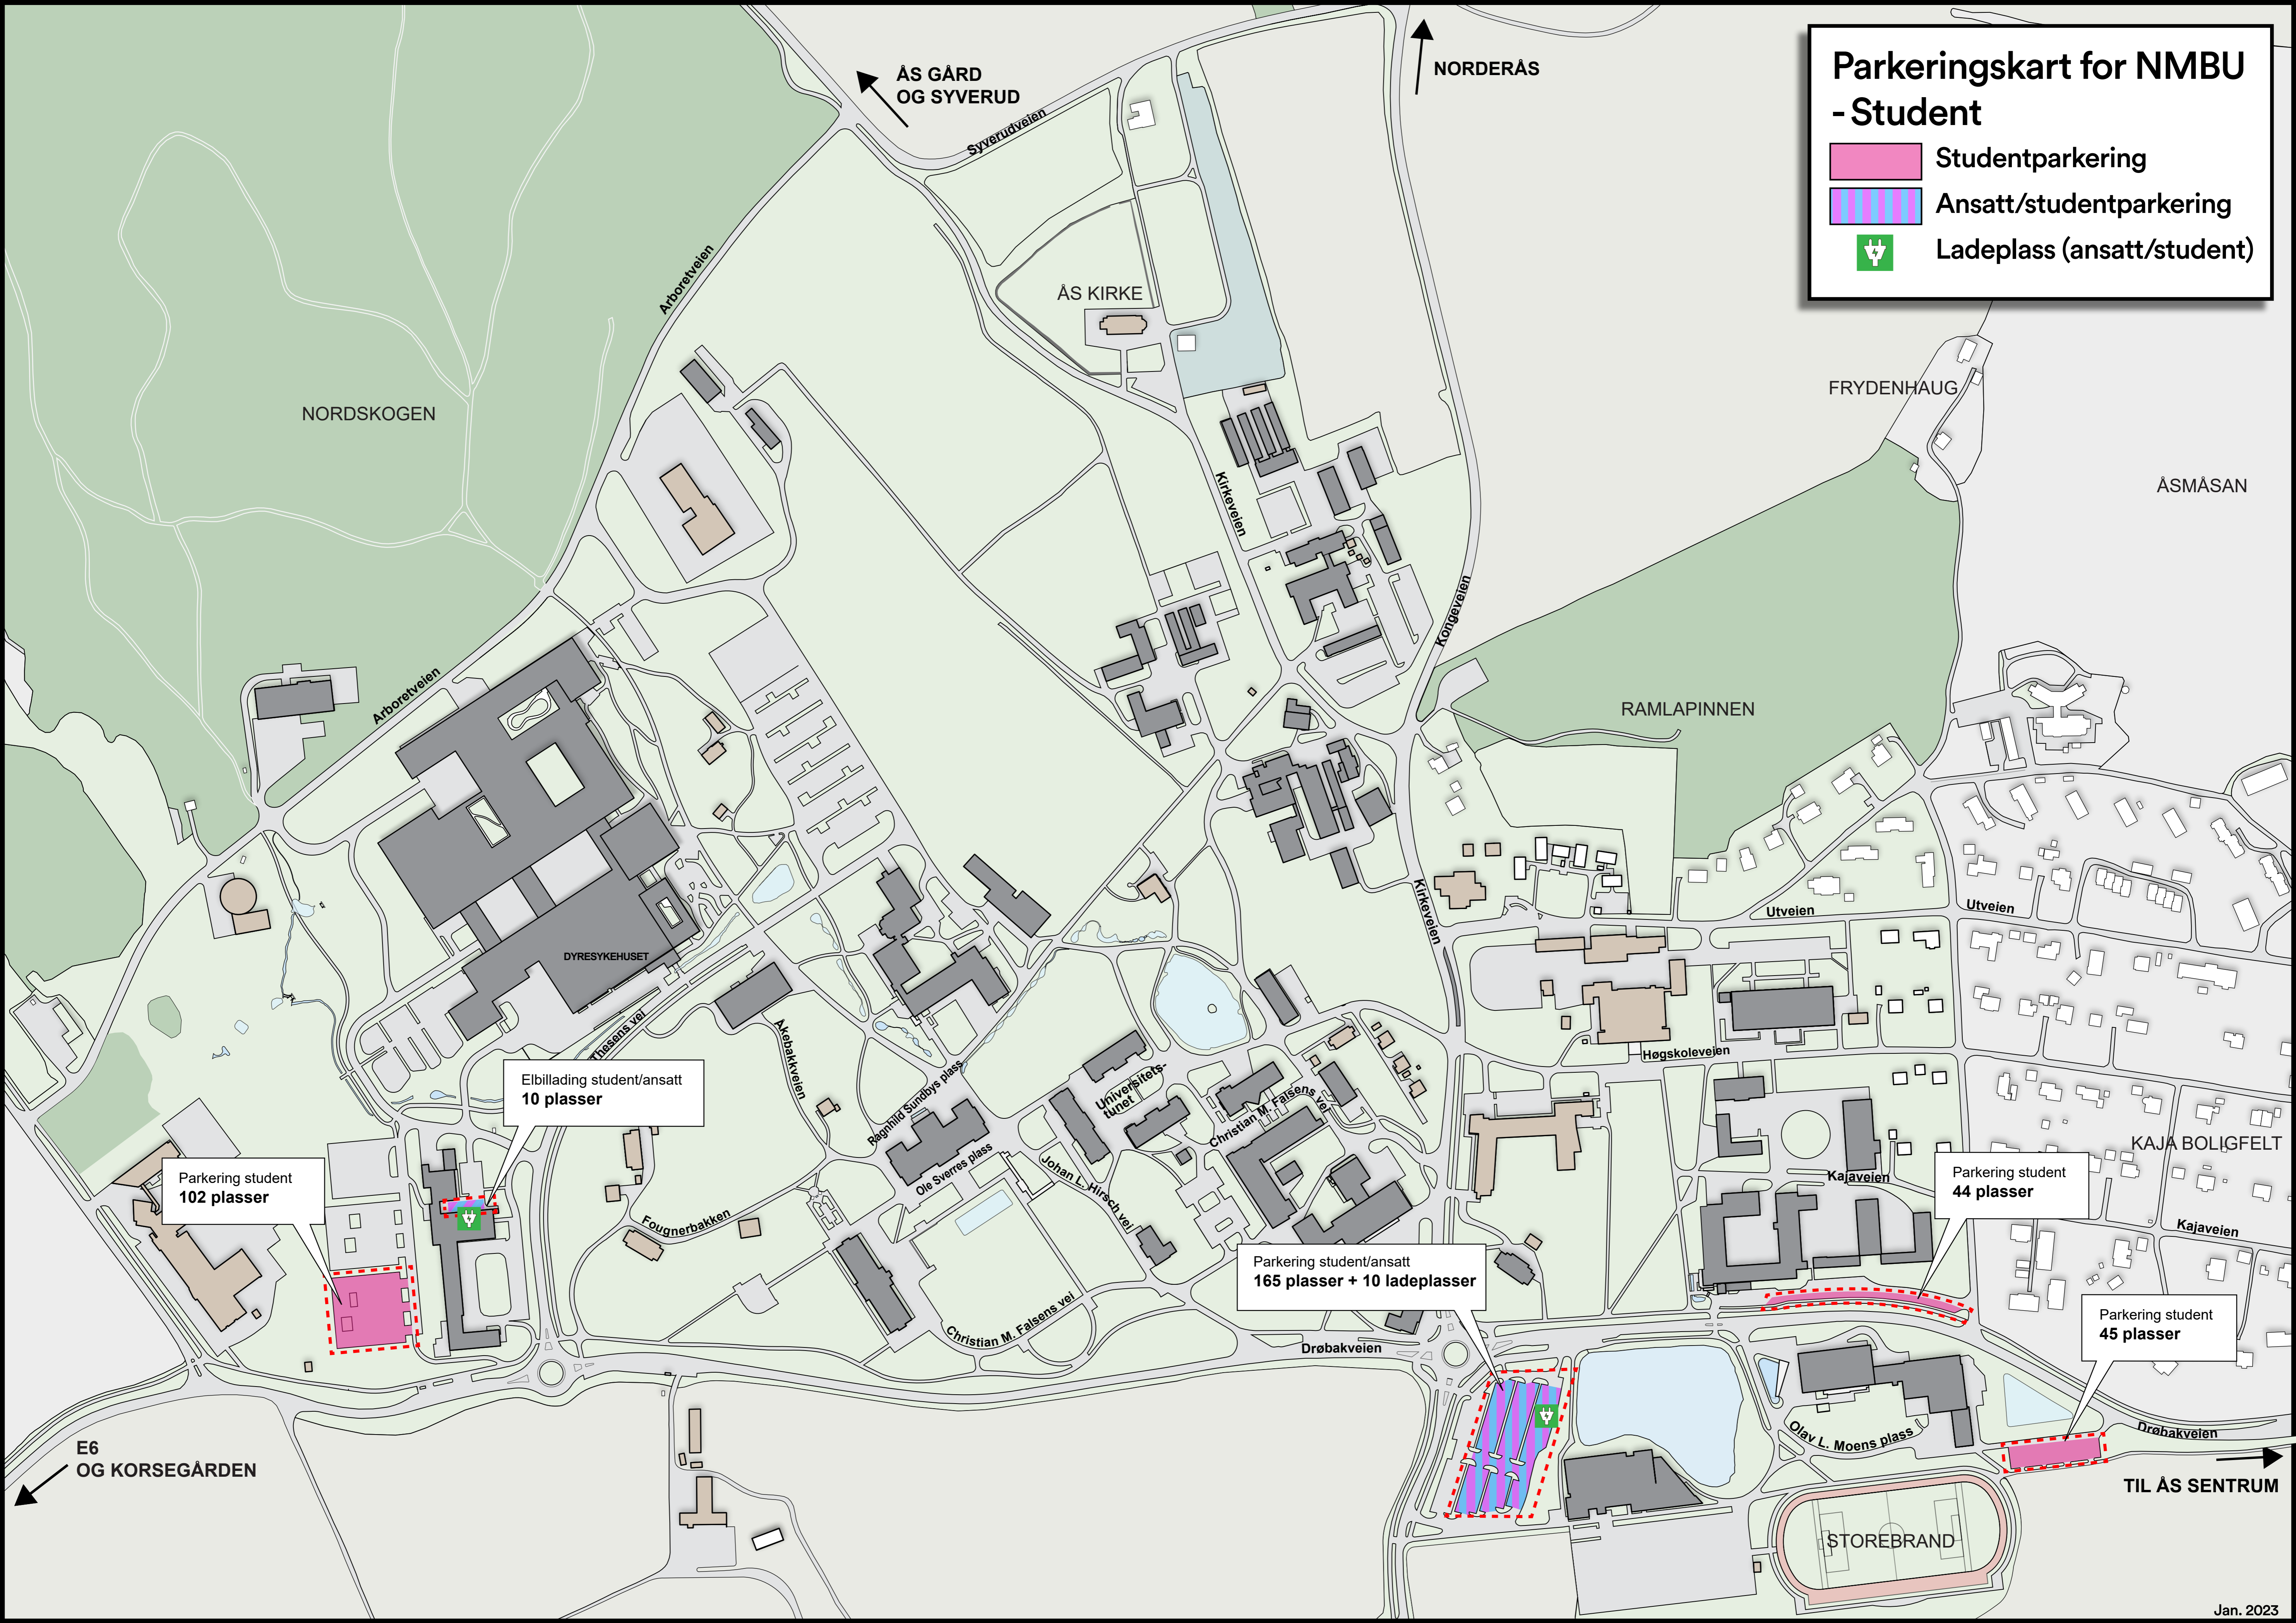

### Parkeringskart for NMBU - Student

-  Studentparkering
-  Ansatt/studentparkering
-  Ladeplass (ansatt/student)

Parkering student  
**102 plasser**

Elbillading student/ansatt  
**10 plasser**

Parkering student/ansatt  
**165 plasser + 10 ladeplasser**

Parkering student  
**44 plasser**

Parkering student  
**45 plasser**